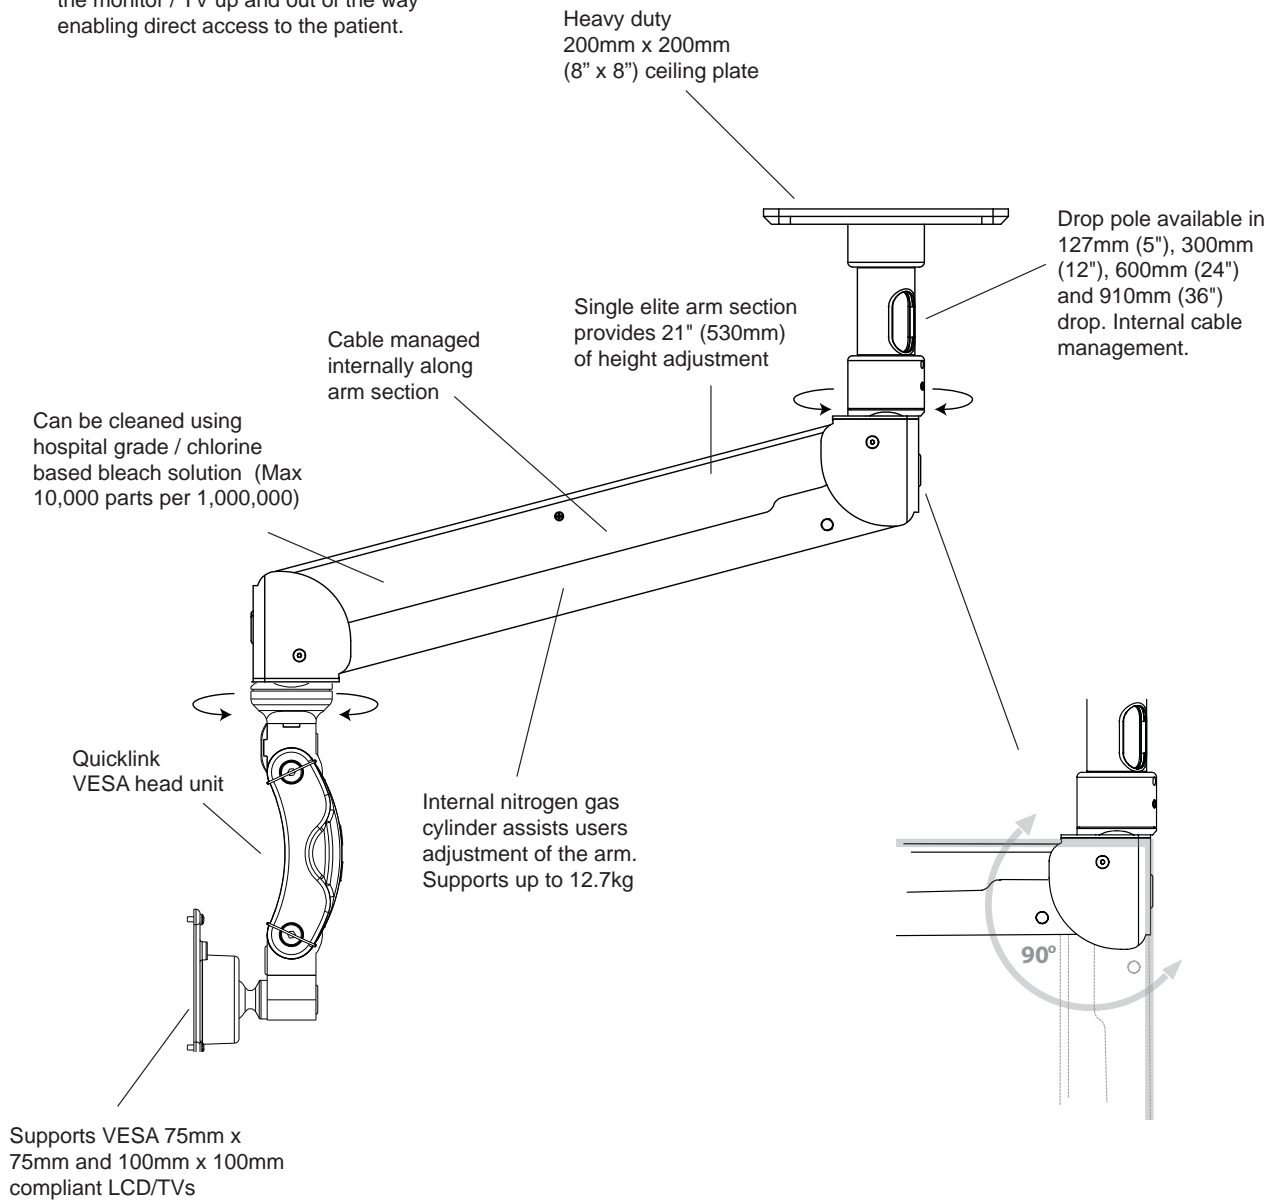

Part Number	Description
EMELQ5120-C8X36-QG	Elite with Quicklink LCD ceiling mount. 910mm (36") pole drop. VESA 75mm x 75mm and 100mm x 100mm. Supports up to 12.7kg in weight. Light grey finish.
EMELQ5120-C8X36-TB	Elite with Quicklink LCD ceiling mount. 910mm (36") pole drop. VESA 75mm x 75mm and 100mm x 100mm. Supports up to 12.7kg in weight. Black finish.
EMELQ5120-C8X36-MW	Elite with Quicklink LCD ceiling mount. 910mm (36") pole drop. VESA 75mm x 75mm and 100mm x 100mm. Supports up to 12.7kg in weight. Medical white finish.

The Elite with Quicklink LCD ceiling mount is highly adjustable. The internal nitrogen gas cylinder enables users to adjust the height and reach of the attached LCD monitor / TV with ease. In cases of clinical emergencies staff can immediately swing the monitor / TV up and out of the way enabling direct access to the patient.