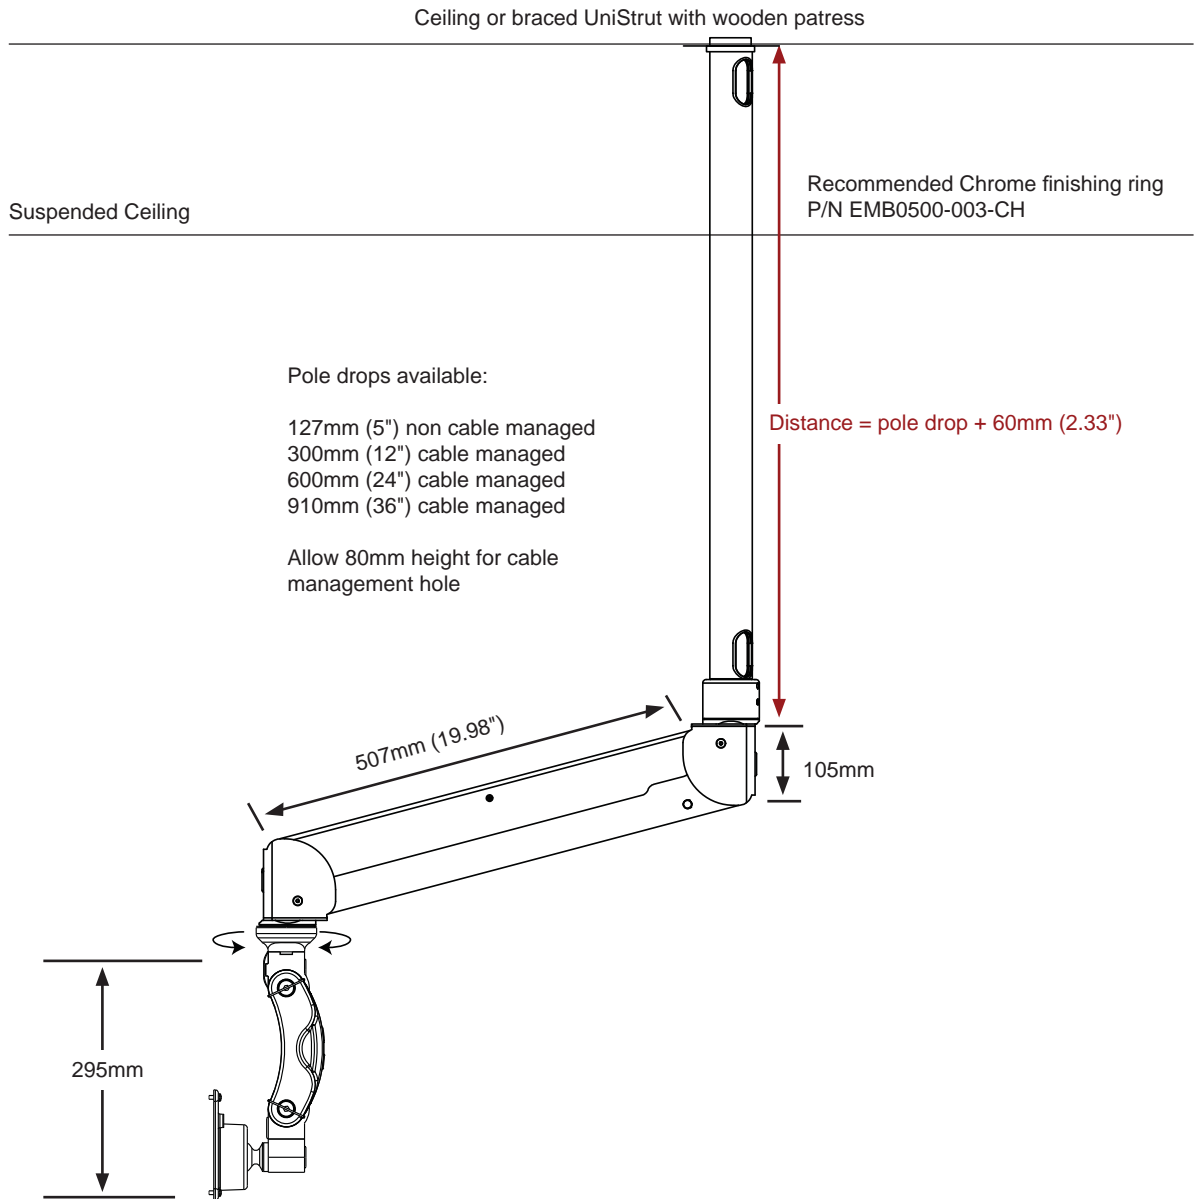

Part Number	Description
EMELQ5120-C8X36-QG	Elite with Quicklink LCD ceiling mount. 910mm (36") pole drop. VESA 75mm x 75mm and 100mm x 100mm. Supports up to 12.7kg in weight. Light grey finish.
EMELQ5120-C8X36-TB	Elite with Quicklink LCD ceiling mount. 910mm (36") pole drop. VESA 75mm x 75mm and 100mm x 100mm. Supports up to 12.7kg in weight. Black finish.
EMELQ5120-C8X36-MW	Elite with Quicklink LCD ceiling mount. 910mm (36") pole drop. VESA 75mm x 75mm and 100mm x 100mm. Supports up to 12.7kg in weight. Medical white finish.

The Elite with Quicklink LCD ceiling mount is highly adjustable. The internal nitrogen gas cylinder enables users to adjust the height and reach of the attached LCD monitor / TV with ease. In cases of clinical emergencies staff can immediately swing the monitor / TV up and out of the way enabling direct access to the patient.

Finishes

EMELQ5120 LCD Ceiling Mount

The specifying guide above is designed to assist in determining the most appropriate length of pole drop. The EMELQ LCD ceiling mount is suitable for use within many medical based environments including OR theatres, EPRS, and ward based patient use and therefore it's not possible to provide a single recommended height due to the varying nature of each application.